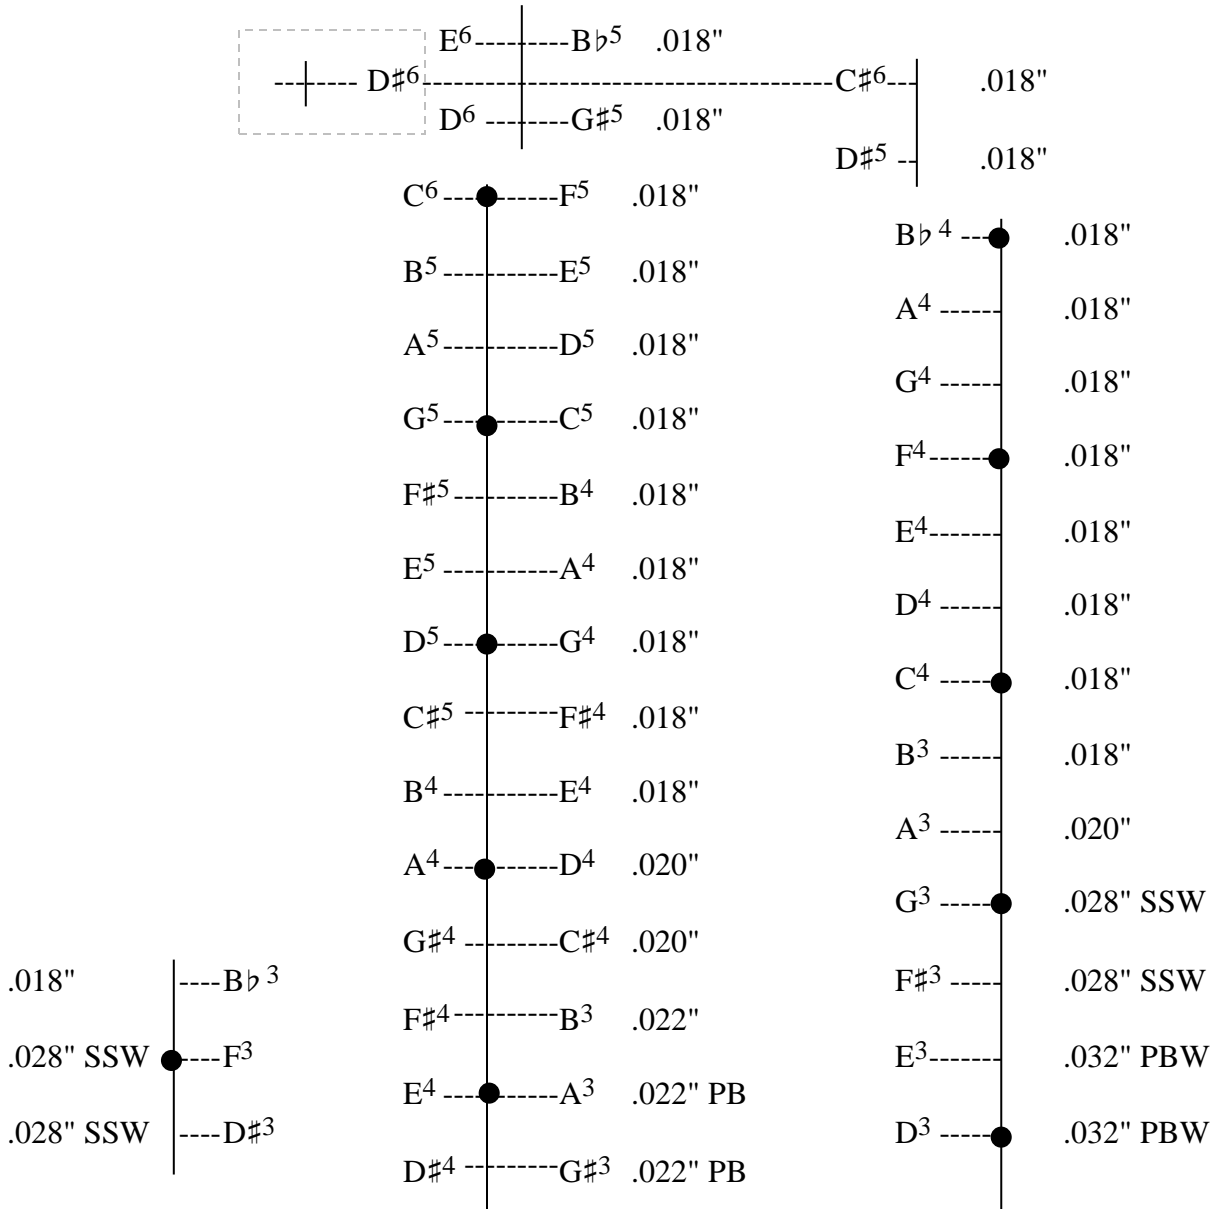

Dusty Strings

Makers of Harps and Hammered Dulcimers

3450 16th Ave. W., Seattle, WA 98119 • 206-634-1656 • Fax 206-691-3712 • www.dustystrings.com

D500 String Chart

for instruments before serial #13169

All strings are loop end. Wire gauges are shown in inches.

PB indicates phosphor bronze wire. PBW indicates phosphor bronze wound.

SSW indicates stainless steel wound. Unspecified strings are plain steel wire.

● Indicates marked course. Small numbers indicate octaves (C⁴ is middle C).

The serial number can be found on a tag inside the soundhole.

Instruments older than 1989 (approximately) may not have the D[#]₆.