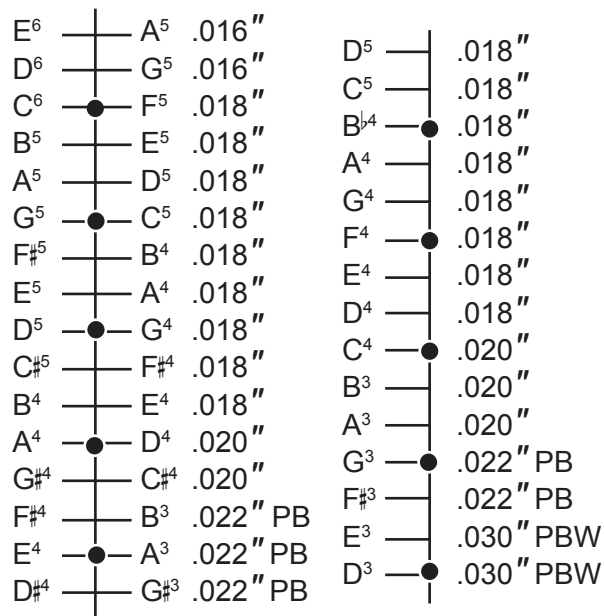

# Dusty Strings

Makers of Harps and Hammered Dulcimers

3450 16th Ave. W., Seattle, WA 98119 • 206-634-1656 • Toll Free 866-634-1656 • Fax 206-691-3712 • www.dustystings.com

## Overture Stringing Diagram

● indicates marked courses.

PB indicates phosphor bronze.

PBW indicates phosphor bronze wound.

All other strings are plain steel.

Superscript numbers indicate octaves. C<sup>4</sup> is middle C.