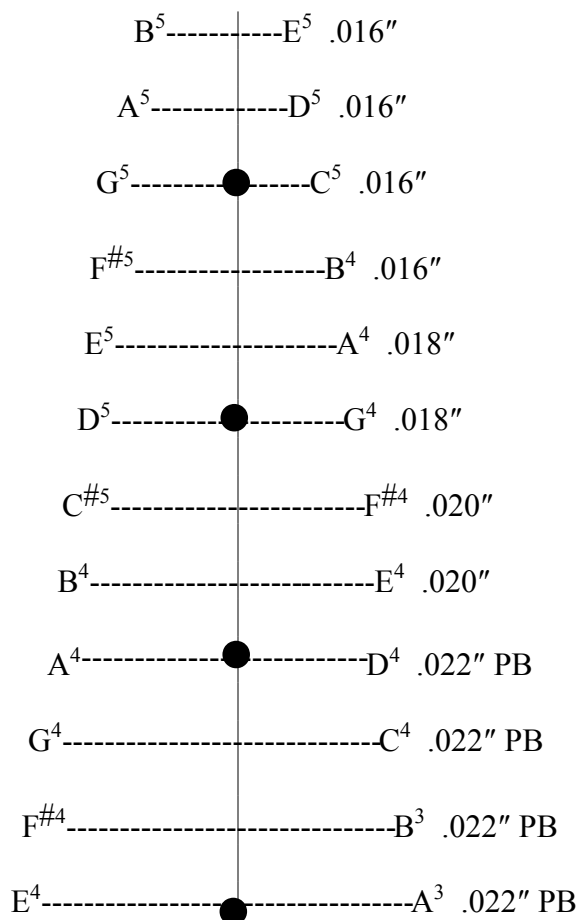

Dusty Strings

Makers of Harps and Hammered Dulcimers

3450 16th Ave. W., Seattle, WA 98119 • 206-634-1656 • Fax 206-691-3712 • www.dustystings.com

D100 String Chart

(Single Bridge)

● indicates marked courses.

PB indicates phosphor bronze wire. Others are plain steel.

Wire gauges are shown in inches.

Small numbers indicate octaves (C⁴ is Middle C).